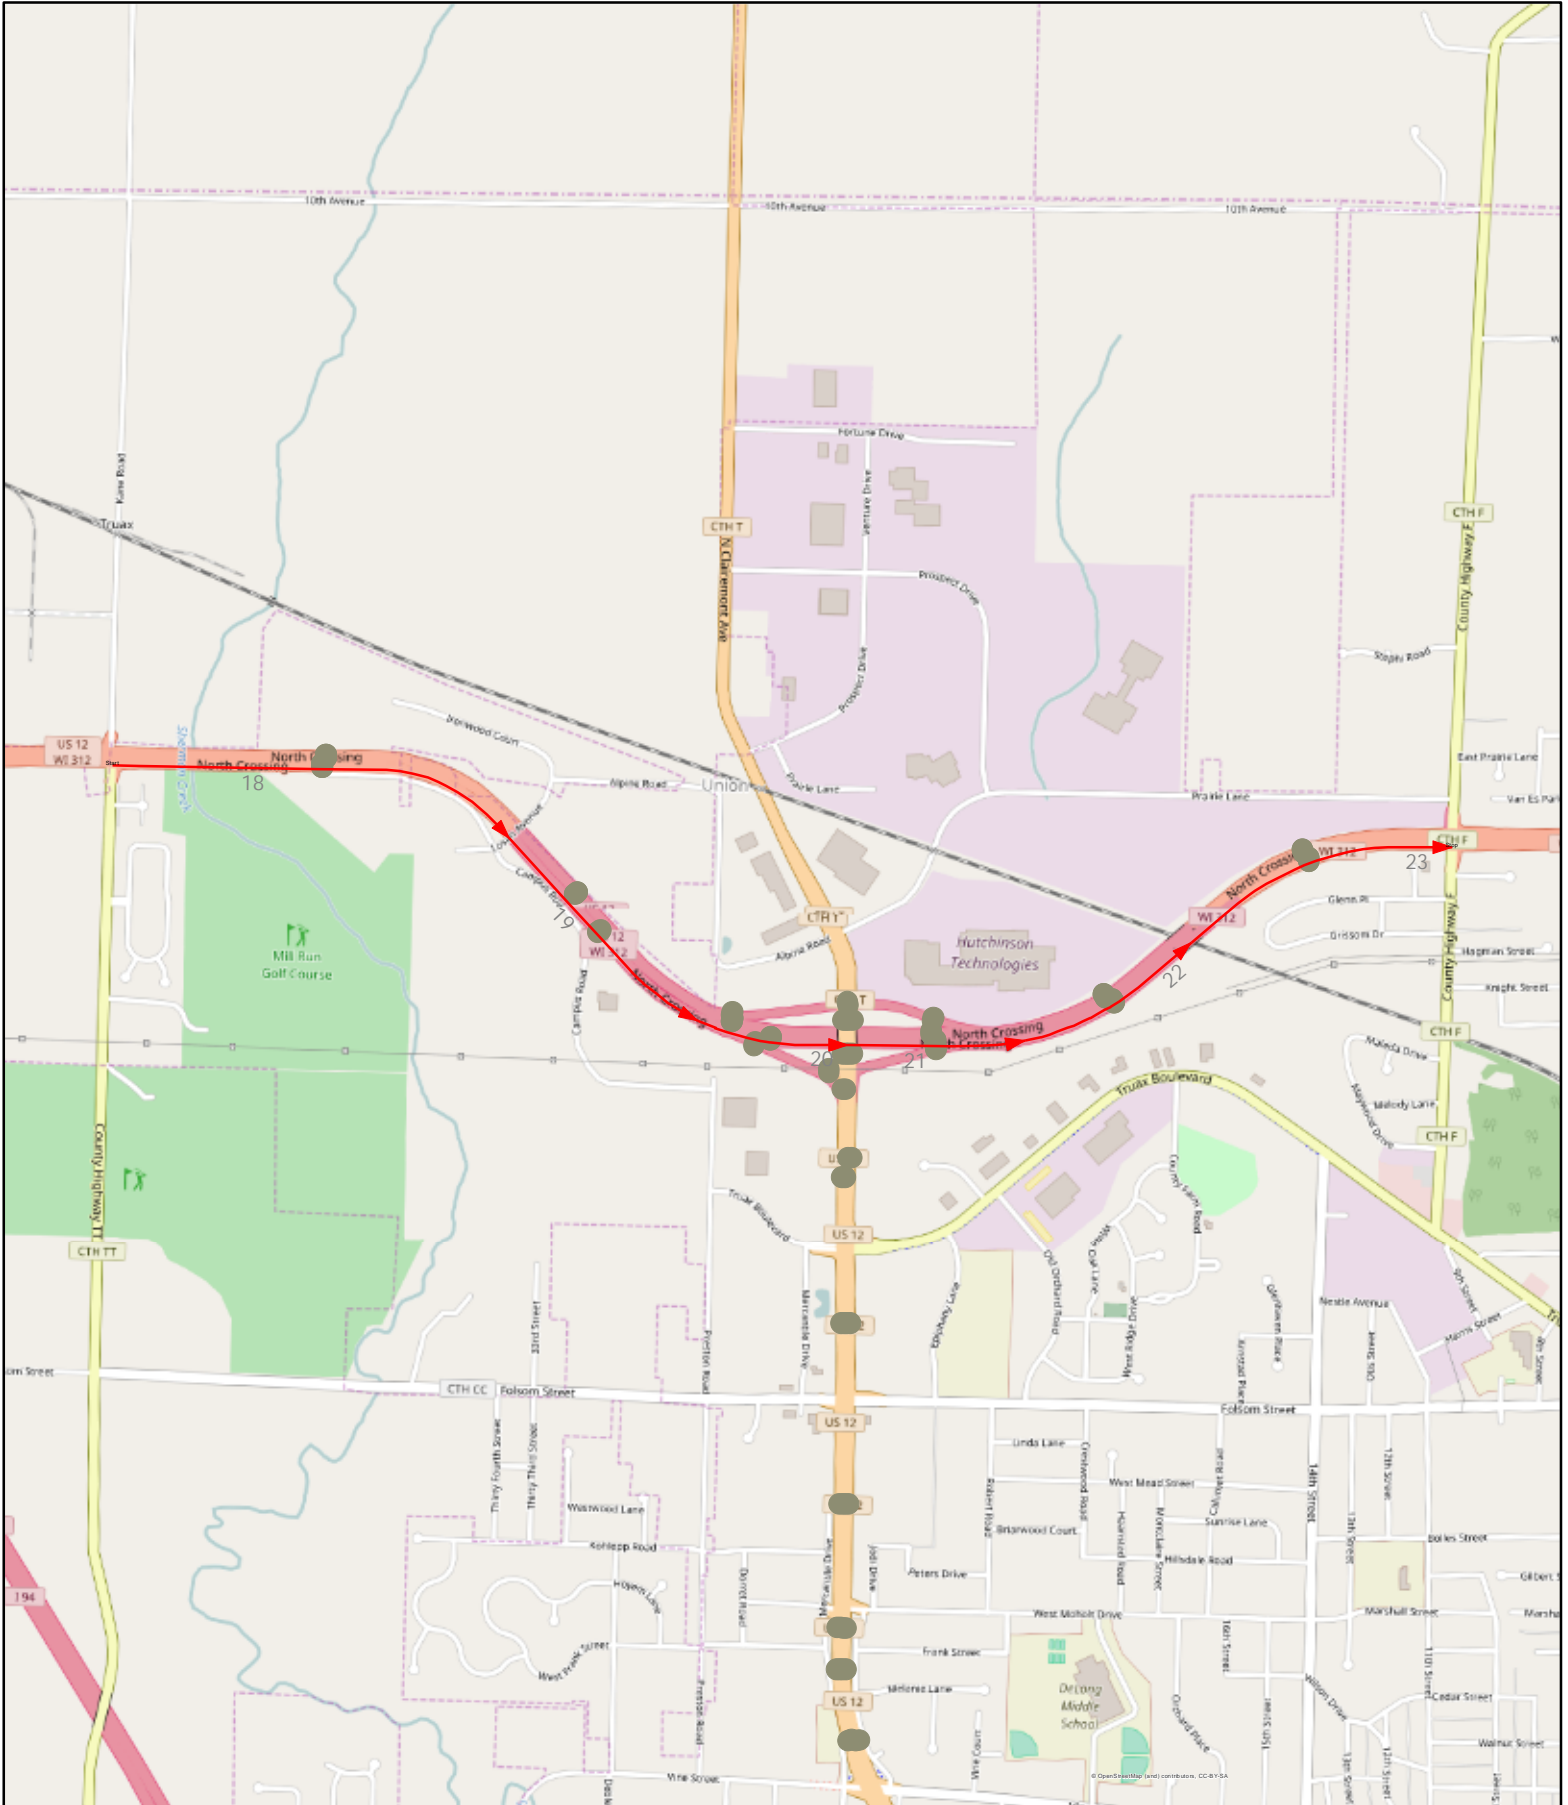

## Path Overview Map

Route: 2001

- Service Both Sides
- Service Right Side
- Service Left Side
- Deadhead
- From Beginning Fac
- To End Fac
- From Transfer Fac
- To Transfer Fac

Date: 2017-01-03

Scale: 1 : 83156

C:\FR\_projects\Eau\_Claire\_State\_Only\net\nt\_aru161229\_1134\cy\_aru\rc\_aru\rt\_2001\aru161229\_1134\_2001.rt

Path Detail Map

Route: 2001

Map 2/20

Sequence: 2-17

Scale: 1 : 20000

Date: 2017-01-03

C:\FR\_projects\Eau\_Claire\_State\_Only\net\nt\_aru161229\_1134\cy\_aru\rc\_aru\rt\_2001\aru161229\_1134\_2001.rt

## Path Detail Map

Route: 2001

Map 3/20

Sequence: 18-23

Scale: 1 : 20000

Date: 2017-01-03

C:\FR\_projects\Eau\_Claire\_State\_Only\net\nt\_aru161229\_1134\cy\_aru\rc\_aru\rt\_2001\aru161229\_1134\_2001.r

Path Detail Map

Route: 2001

Map 4/20

Sequence: 24-31

Scale: 1 : 20000

Date: 2017-01-03

C:\FR\_projects\Eau\_Claire\_State\_Only\net\nt\_aru161229\_1134\oy\_aru\rc\_aru\rt\_2001\aru161229\_1134\_2001.rt