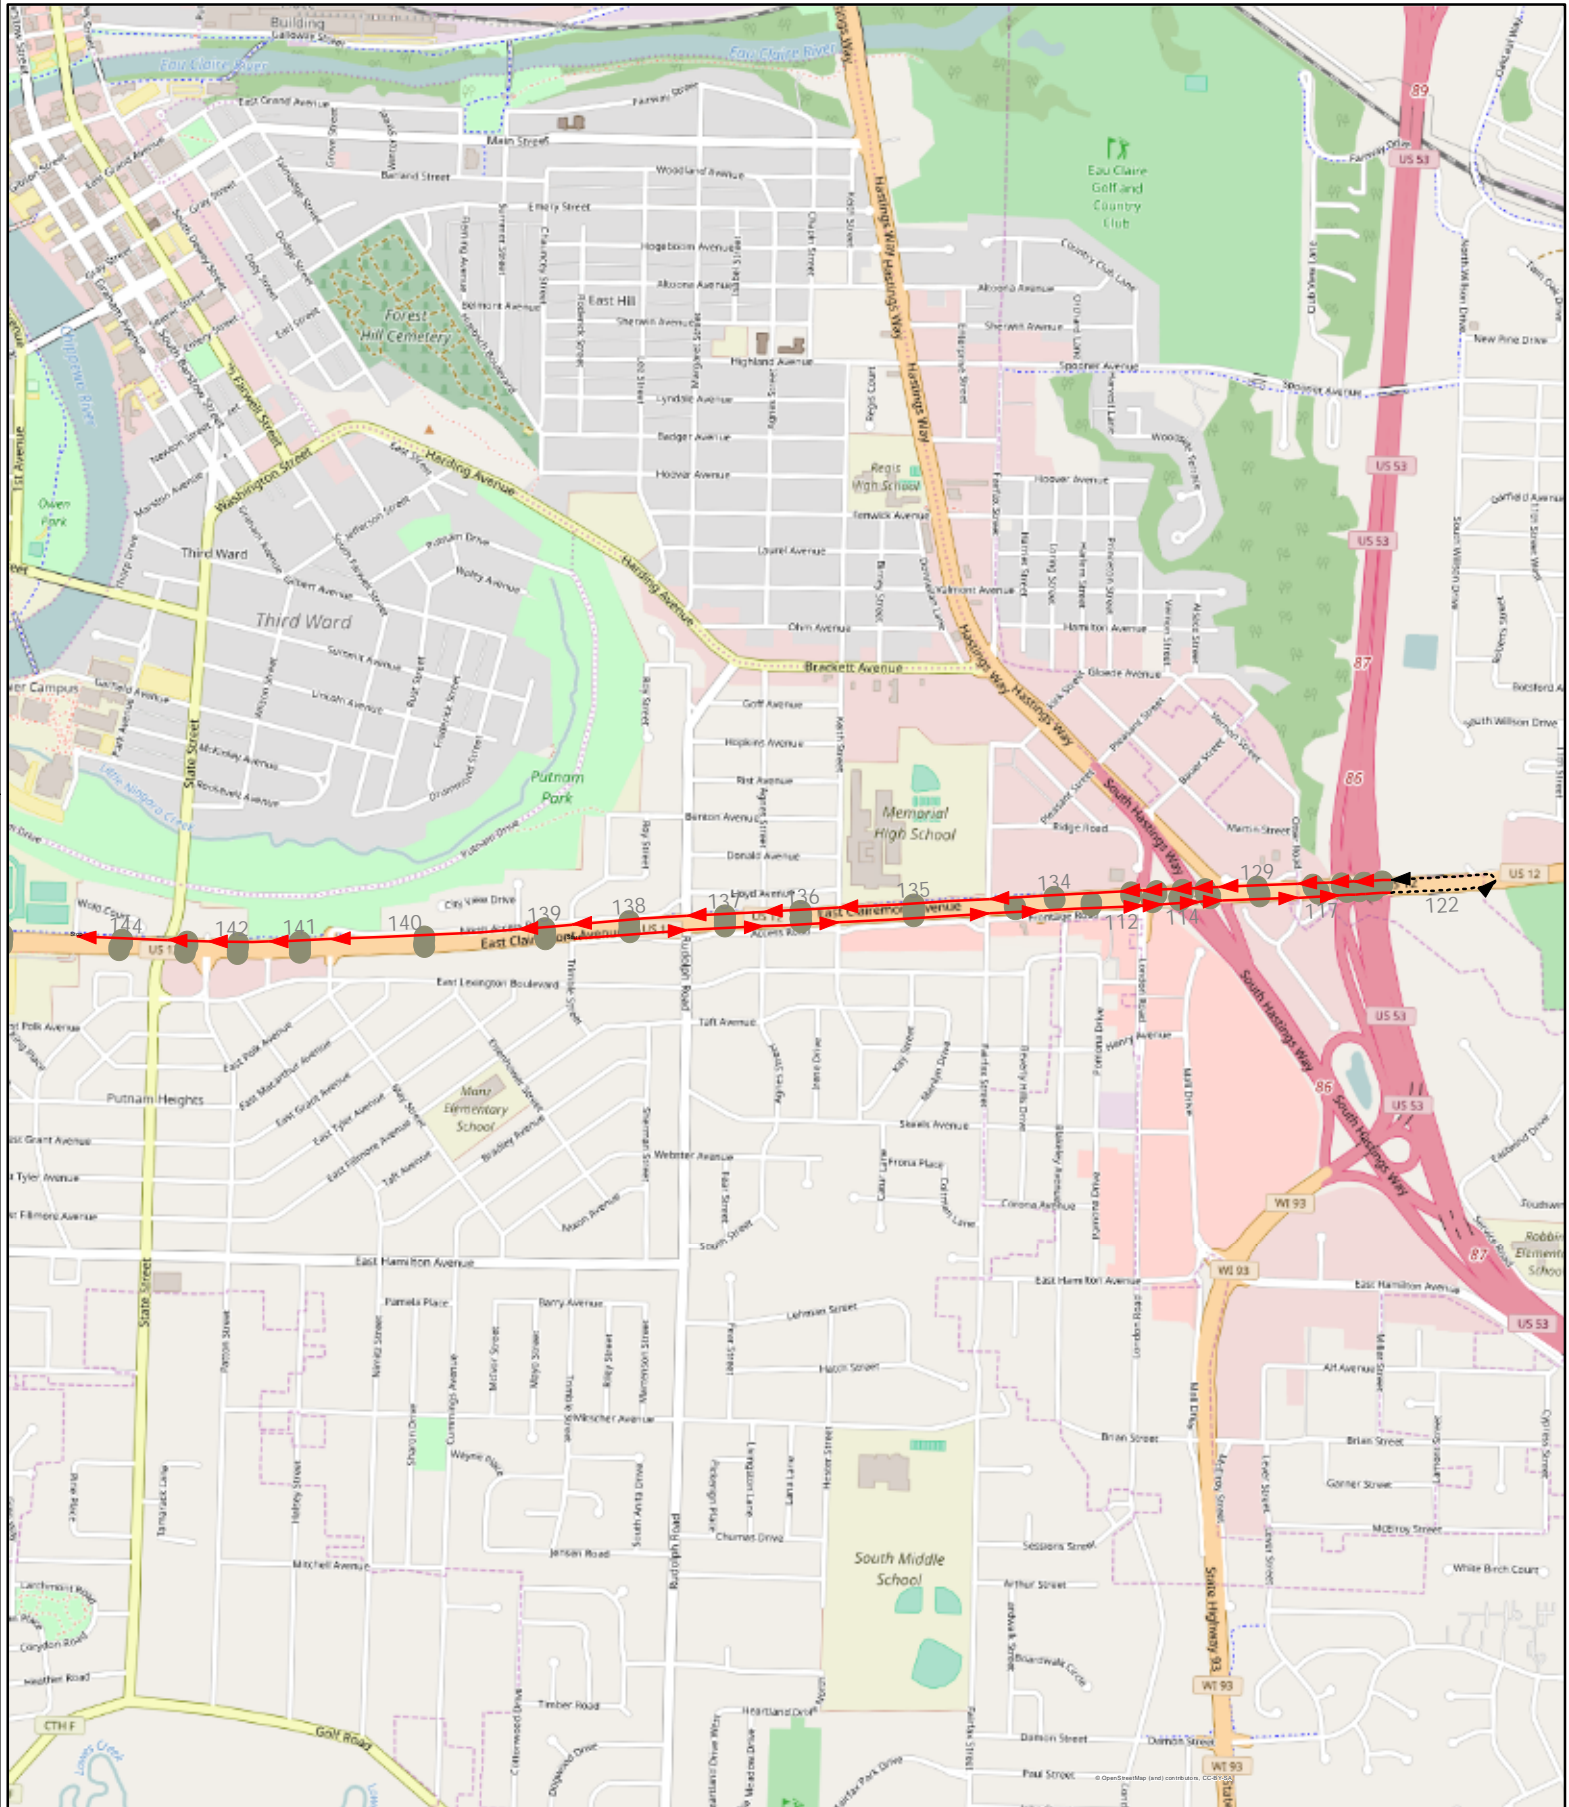

Path Detail Map

Route: 2001

Map 11/20

Sequence: 107-144

Scale: 1 : 20000

Date: 2017-01-03

C:\FR_projects\Eau_Claire_State_Only\net\nr_naru161229_1134\cy_aru\rc_aru\rt_2001\aru161229_1134_2001.r