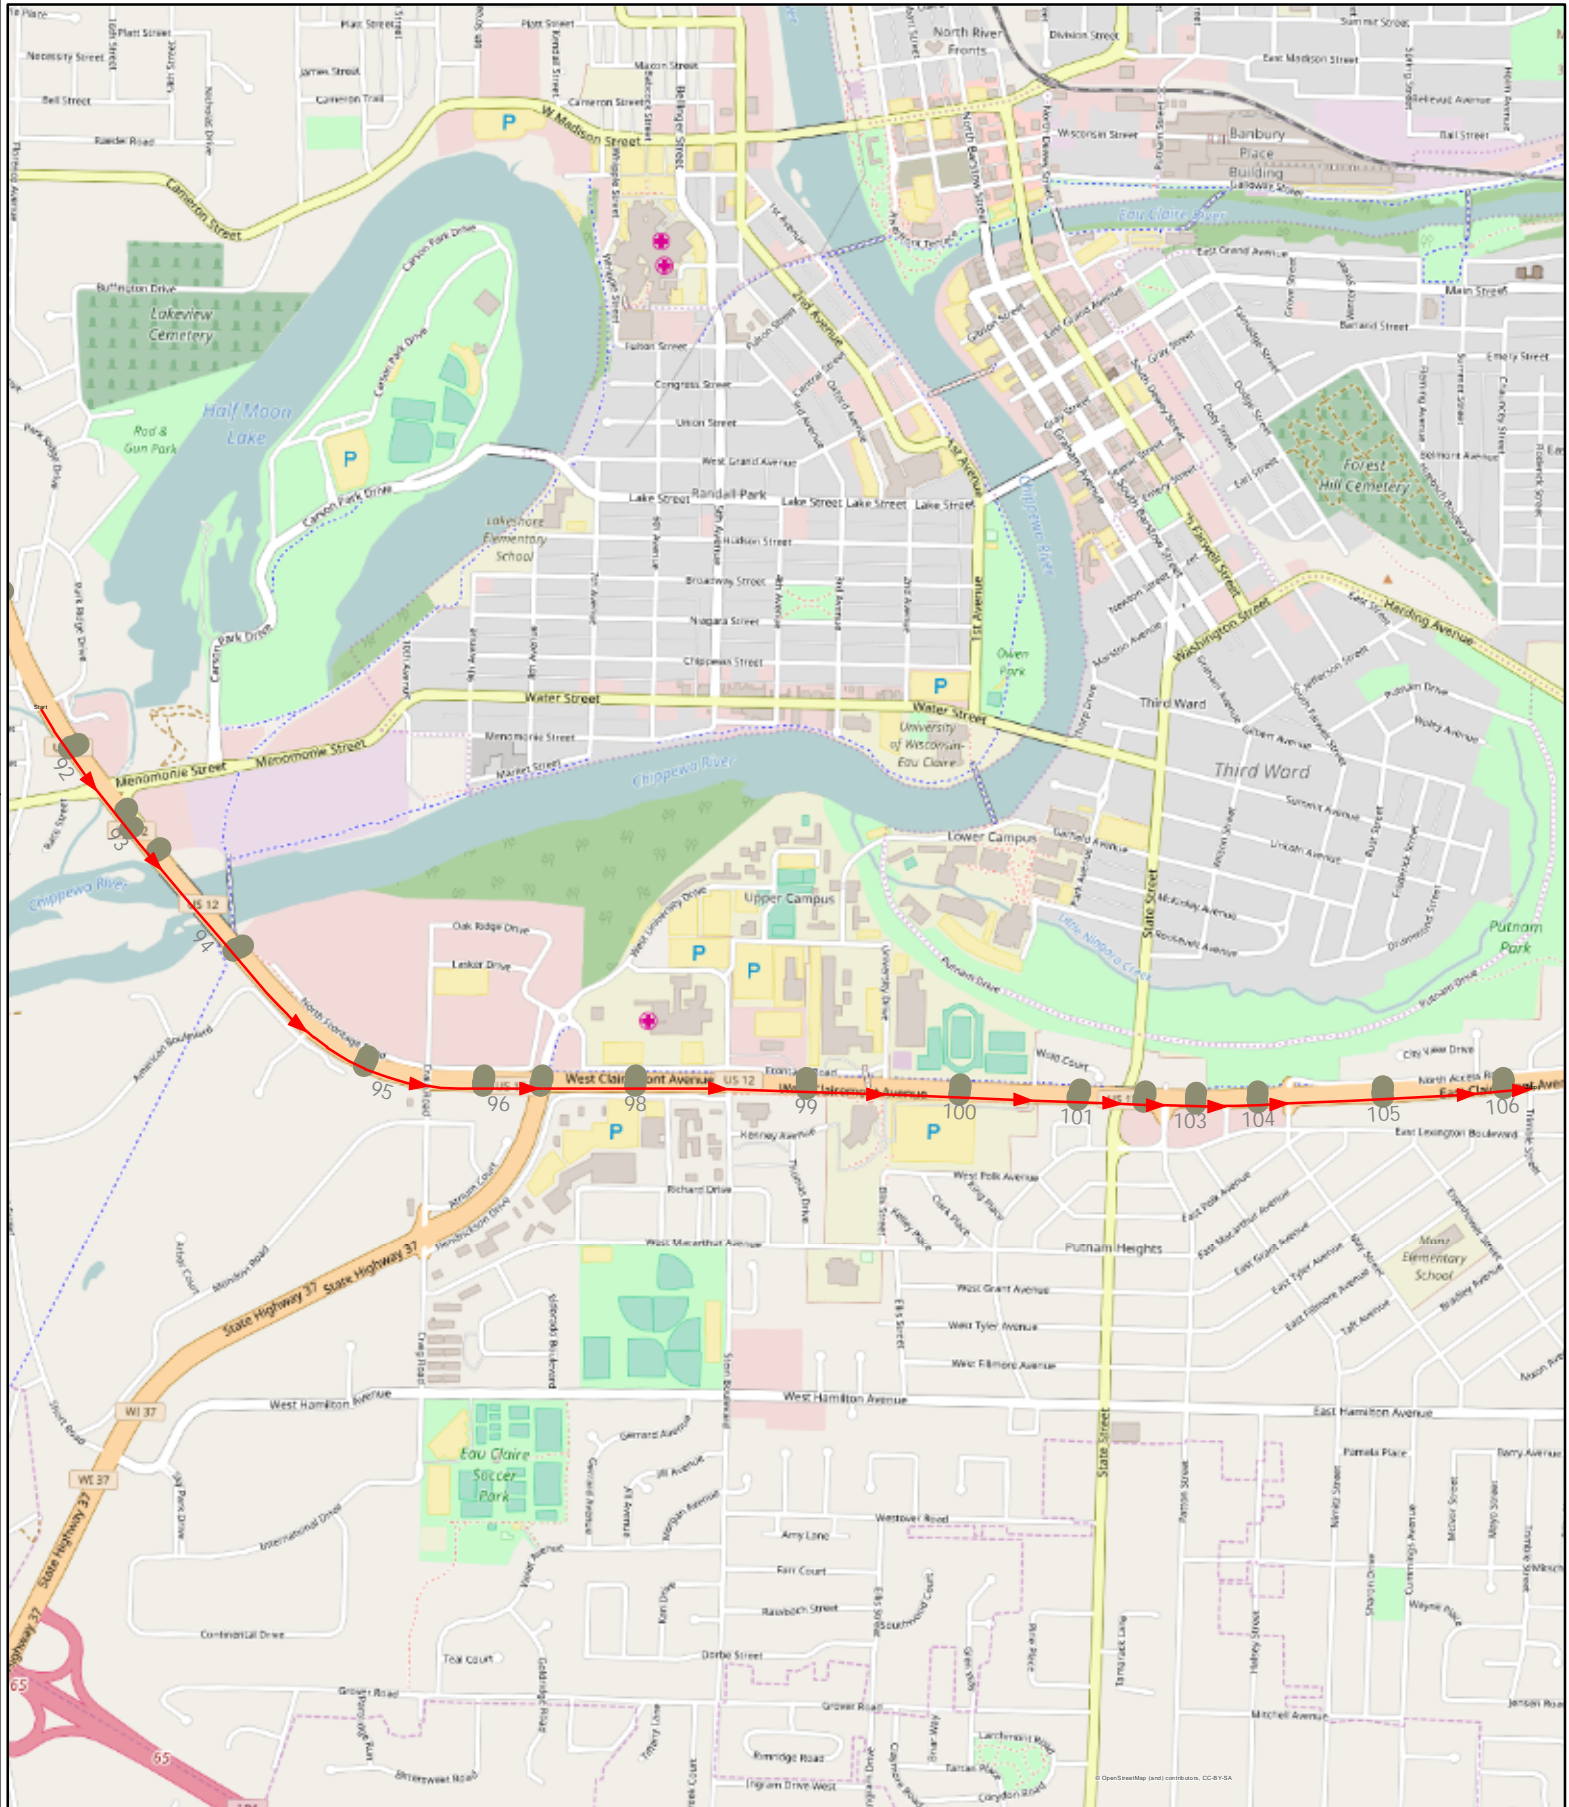

## Path Detail Map

Route: 2001

Map 9/20

Sequence: 75-91

Scale: 1 : 20000

Date: 2017-01-03

C:\FR\_projects\Eau\_Claire\_State\_Only\net\nt\_aru161229\_1134\cy\_aru\rc\_aru\rt\_2001\aru161229\_1134\_2001.r

Path Detail Map

Route: 2001

Map 10/20

Sequence: 92-106

Scale: 1 : 20000

Date: 2017-01-03

C:\FR\_projects\Eau\_Claire\_State\_Only\net\nr\_aru161229\_1134\oy\_aru\rc\_aru\rt\_2001\aru161229\_1134\_2001.r

Path Detail Map

Route: 2001

Map 11/20

Sequence: 107-144

Scale: 1 : 20000

Date: 2017-01-03

C:\FR\_projects\Eau\_Claire\_State\_Only\net\nr\_naru161229\_1134\cy\_aru\rc\_aru\rt\_2001\aru161229\_1134\_2001.r

Path Detail Map

Route: 2001

Map 12/20