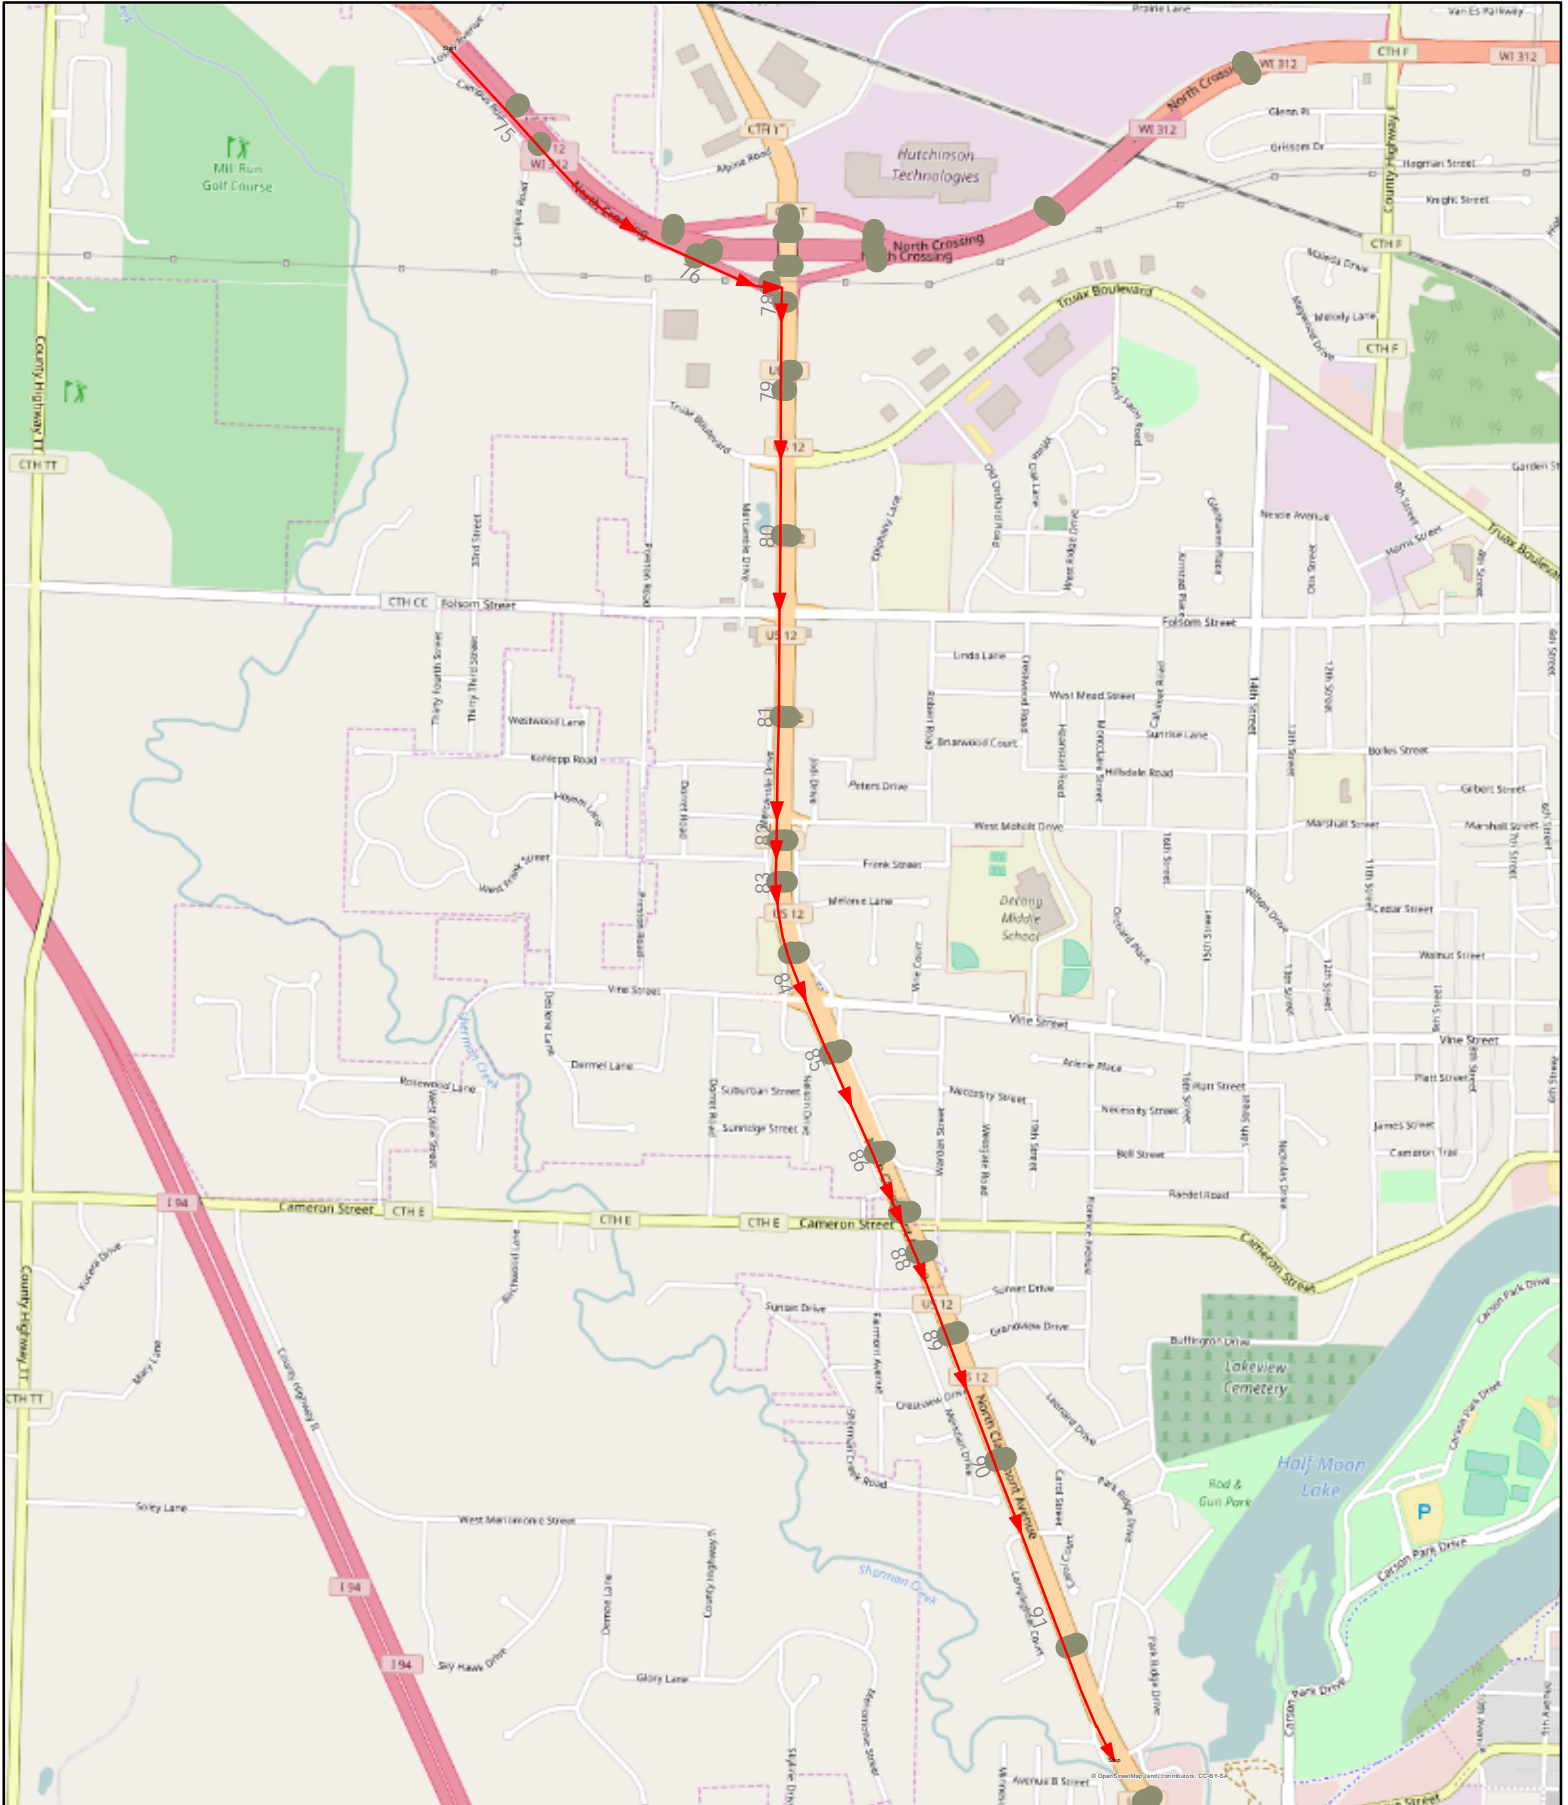

## Path Detail Map

Route: 2001

Map 9/20

Sequence: 75-91

Scale: 1 : 20000

Date: 2017-01-03

C:\FR\_projects\Eau\_Claire\_State\_Only\net\nt\_aru161229\_1134\cy\_aru\rc\_aru\rt\_2001\aru161229\_1134\_2001.r

Path Detail Map

Route: 2001

Map 10/20

Sequence: 92-106

Scale: 1 : 20000

Date: 2017-01-03

C:\FR\_projects\Eau\_Claire\_State\_Only\net\nr\_aru161229\_1134\oy\_aru\rc\_aru\rt\_2001\aru161229\_1134\_2001.r

Path Detail Map

Route: 2001