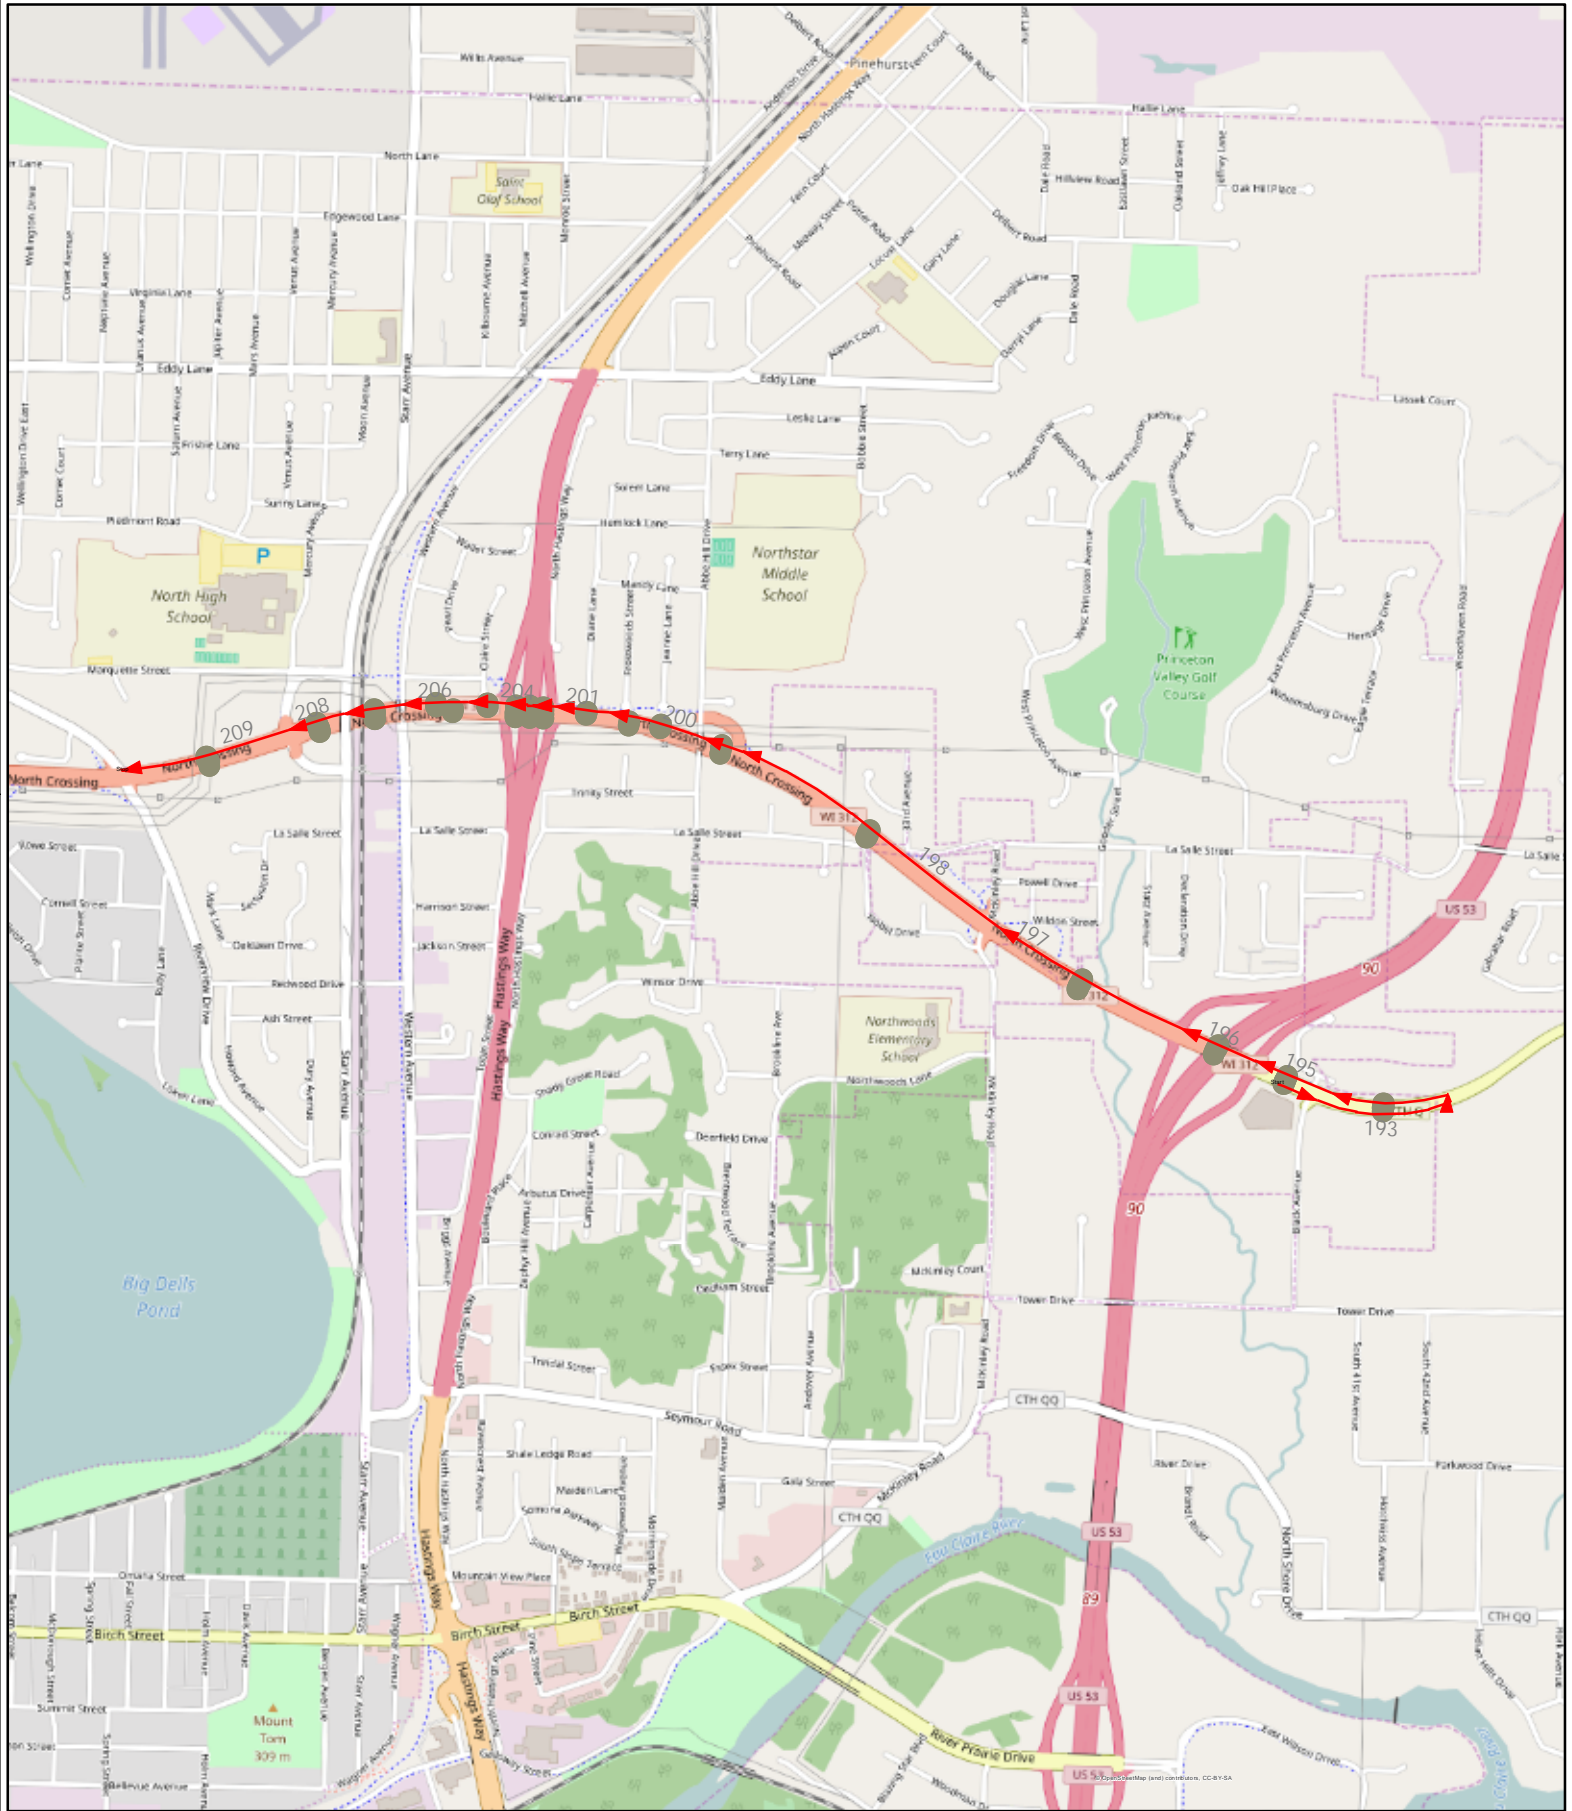

Path Detail Map

Route: 2001

Map 16/20

Sequence: 210-213

Scale: 1 : 20000

Date: 2017-01-03

C:\FR\_projects\Eau Claire\_State\_Only\net\nr\_aru161229\_1134\cy\_aru\rc\_aru\rt\_2001\aru161229\_1134\_2001.r

Path Detail Map