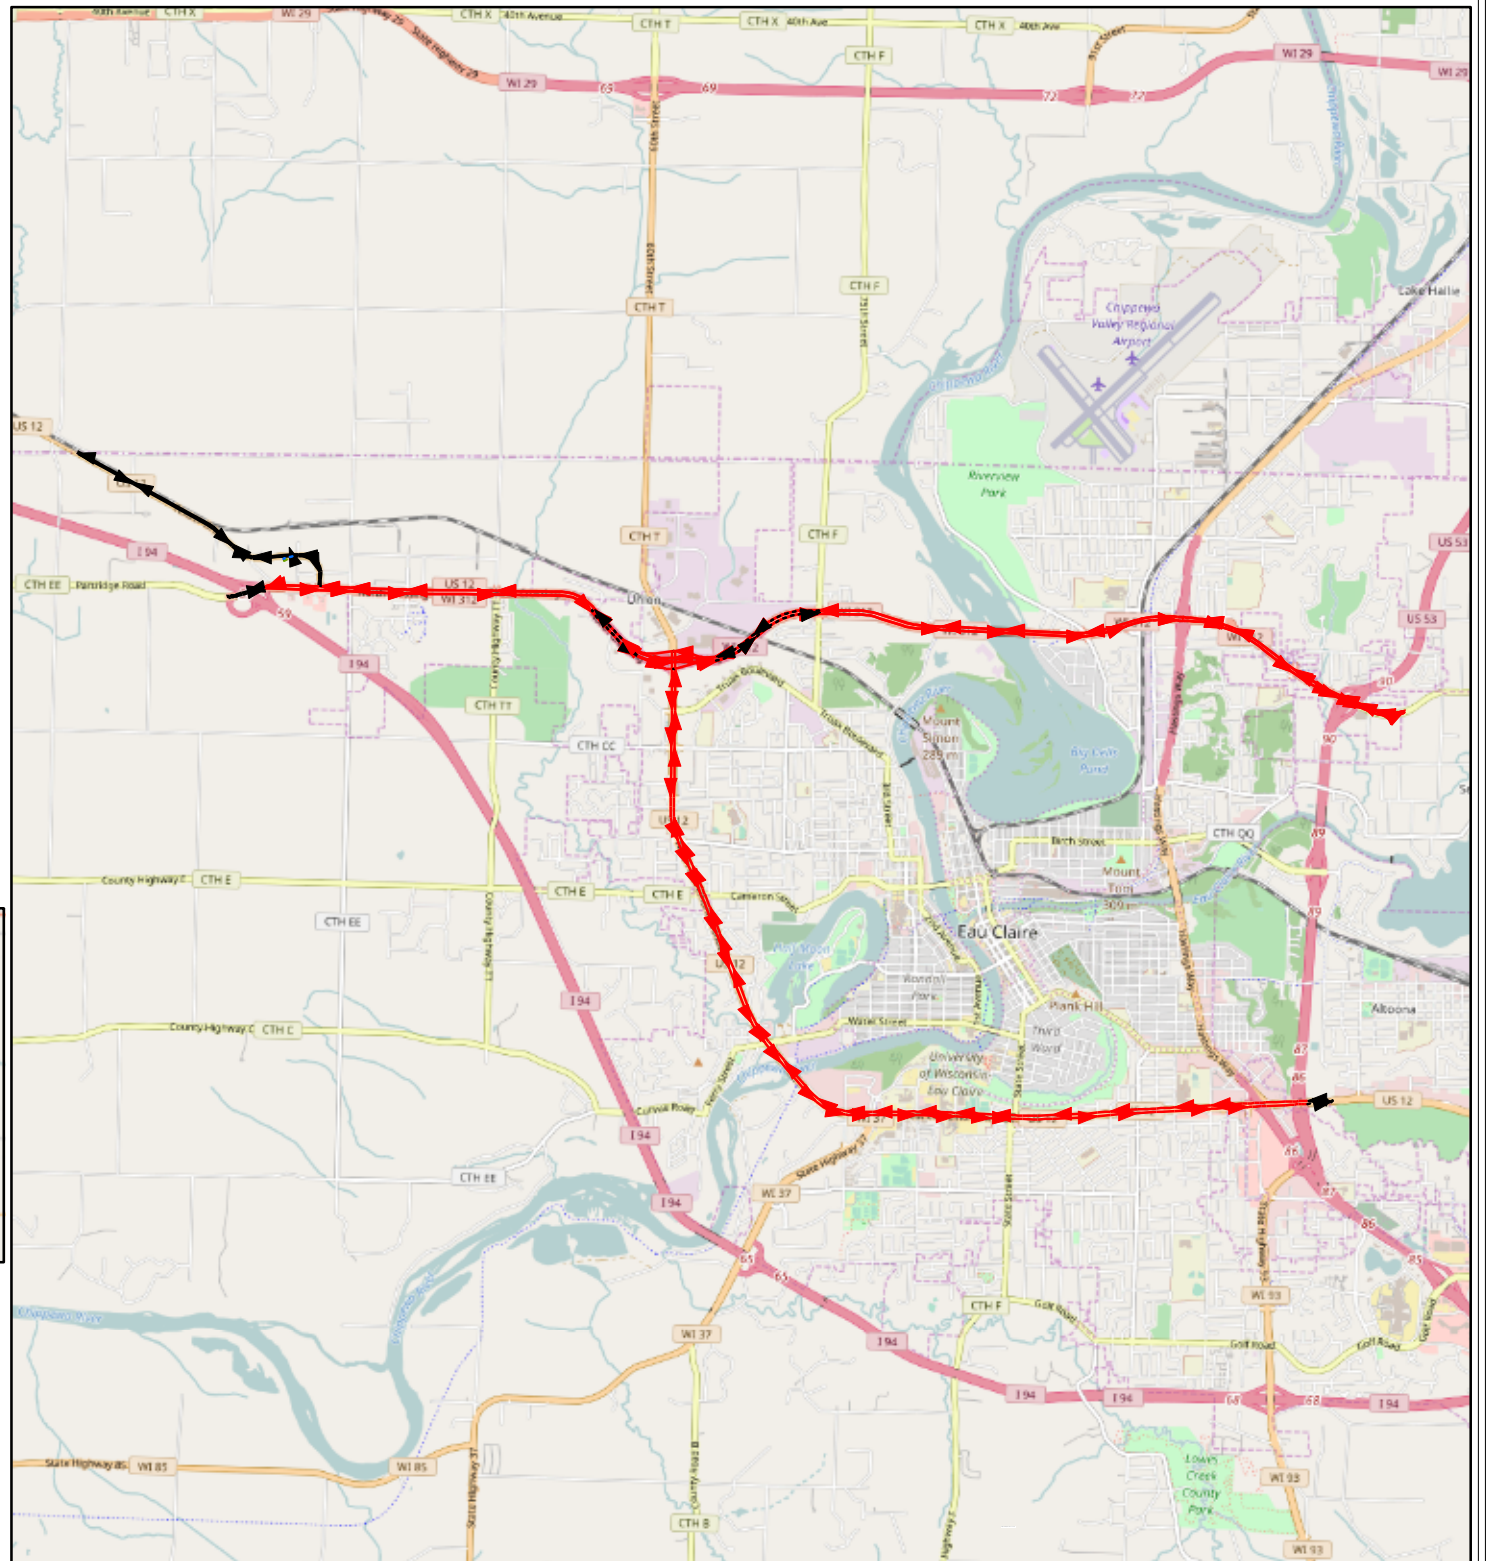

# Eau Claire Snow Plow Routes

## Path Overview Map

Route: 2001

- Service Both Sides
- Service Right Side
- Service Left Side
- Deadhead
- From Beginning Fac
- To End Fac
- From Transfer Fac
- To Transfer Fac

Date: 2017-01-03

Scale: 1 : 83156

C:\FR\_projects\Eau\_Claire\_State\_Only\net\nt\_aru161229\_1134\cy\_aru\rc\_aru\rt\_2001\aru161229\_1134\_2001.rt

Path Detail Map

Route: 2001

Map 2/20

Sequence: 2-17

Scale: 1 : 20000

Date: 2017-01-03

C:\FR\_projects\Eau\_Claire\_State\_Only\net\nt\_aru161229\_1134\cy\_aru\rc\_aru\rt\_2001\aru161229\_1134\_2001.rt

## Path Detail Map

Route: 2001

Map 3/20

Sequence: 18-23

Scale: 1 : 20000

Date: 2017-01-03

C:\FR\_projects\Eau\_Claire\_State\_Only\net\nt\_aru161229\_1134\cy\_aru\rc\_aru\rt\_2001\aru161229\_1134\_2001.r

Path Detail Map