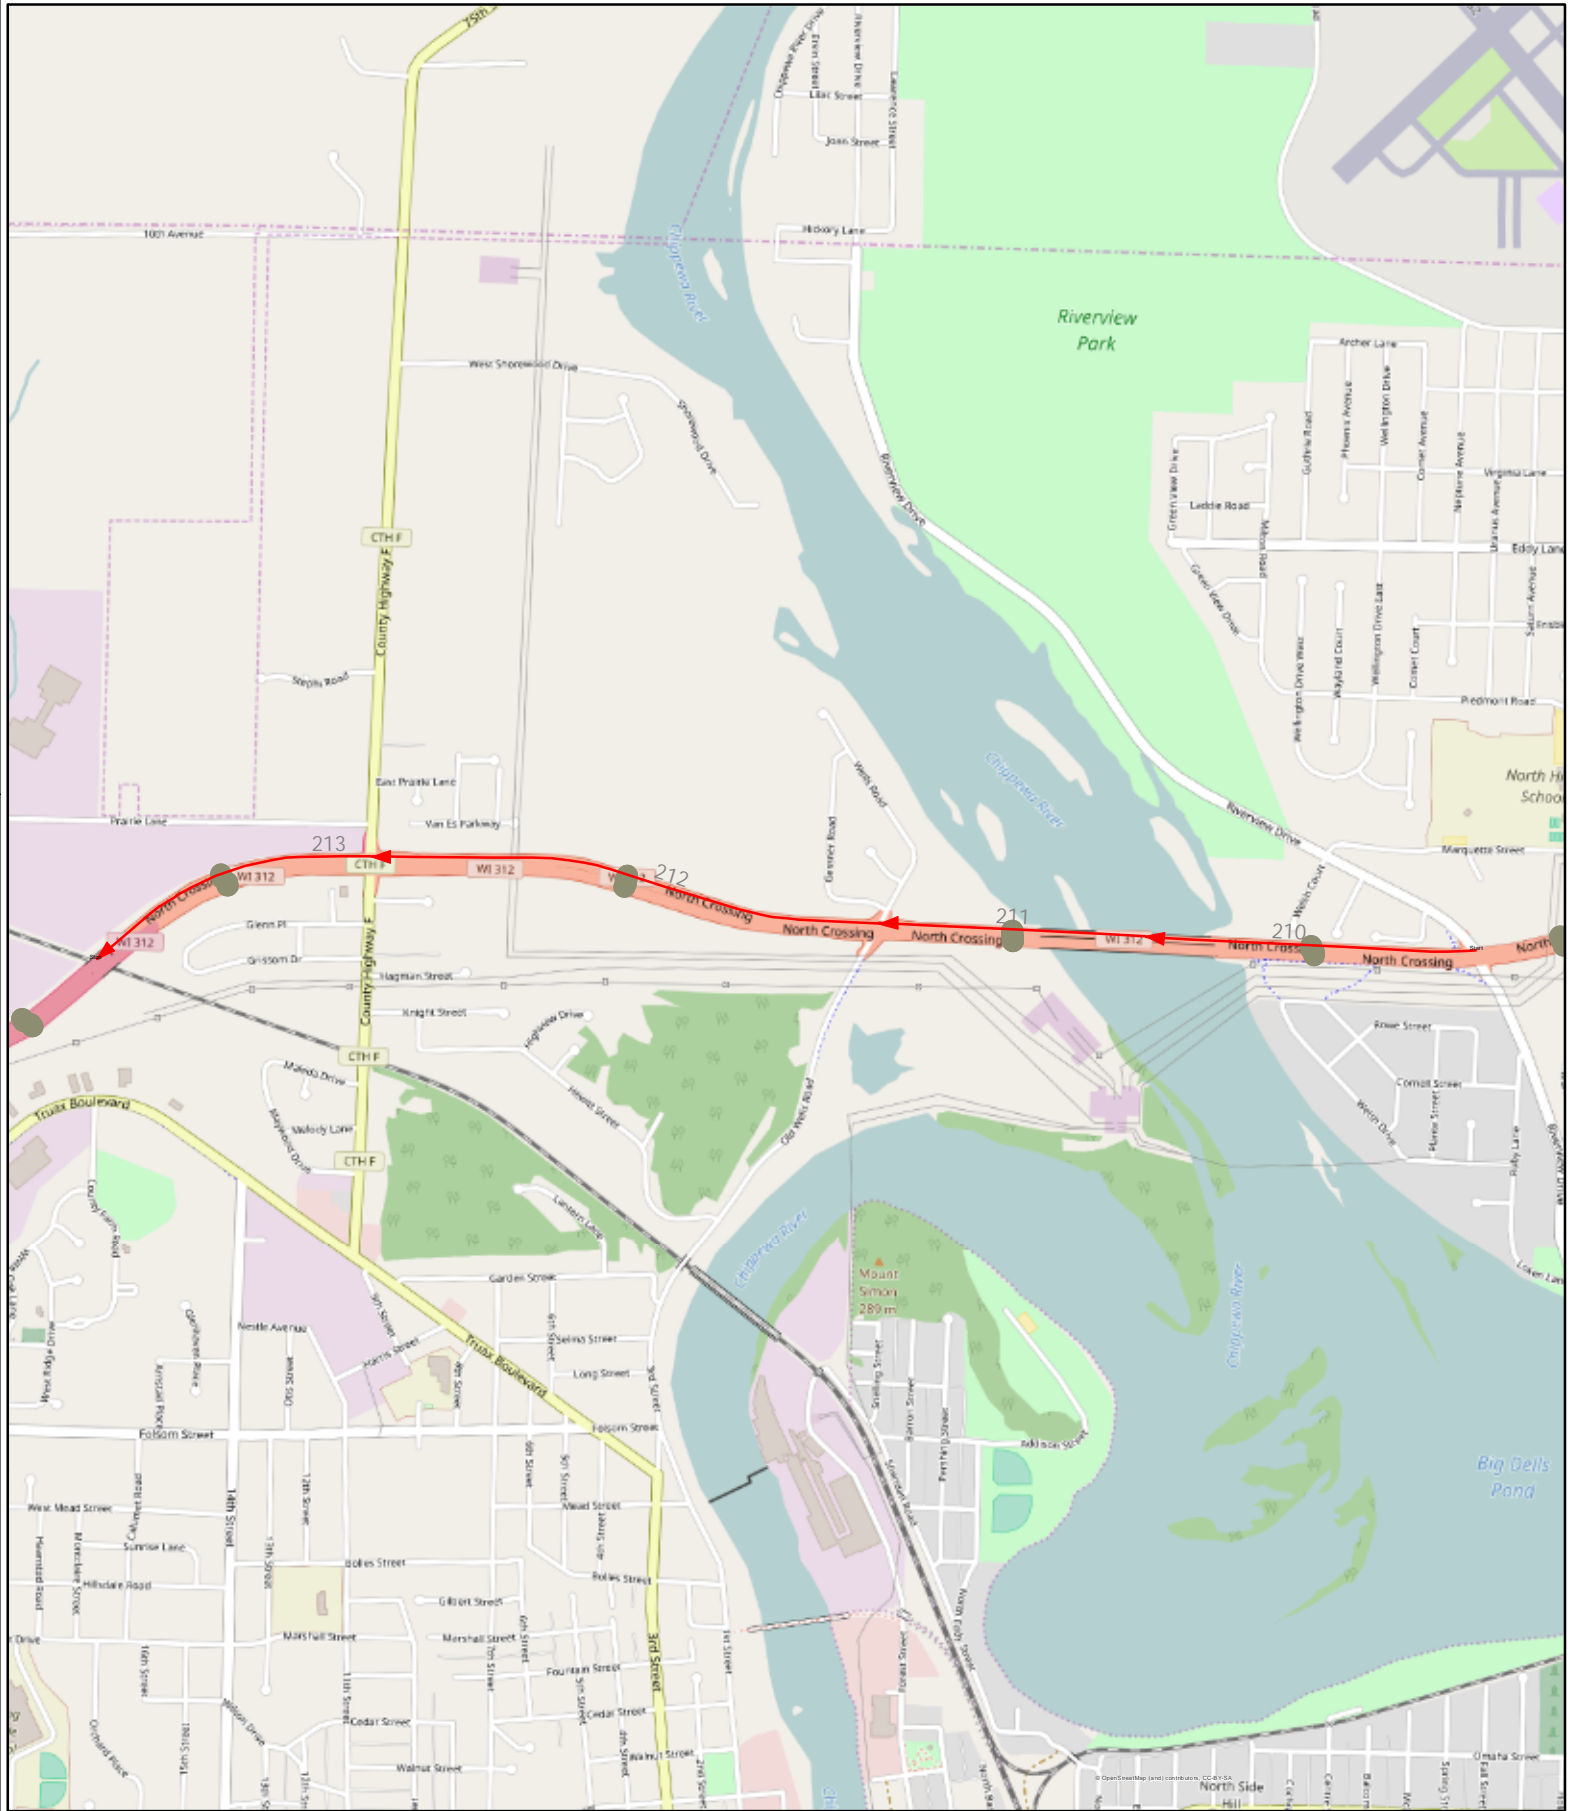

Path Detail Map

Route: 2001

Map 16/20

Sequence: 210-213

Scale: 1 : 20000

Date: 2017-01-03

C:\FR\_projects\Eau Claire\_State\_Only\net\nr\_aru161229\_1134\cy\_aru\rc\_aru\rt\_2001\aru161229\_1134\_2001.r

Path Detail Map