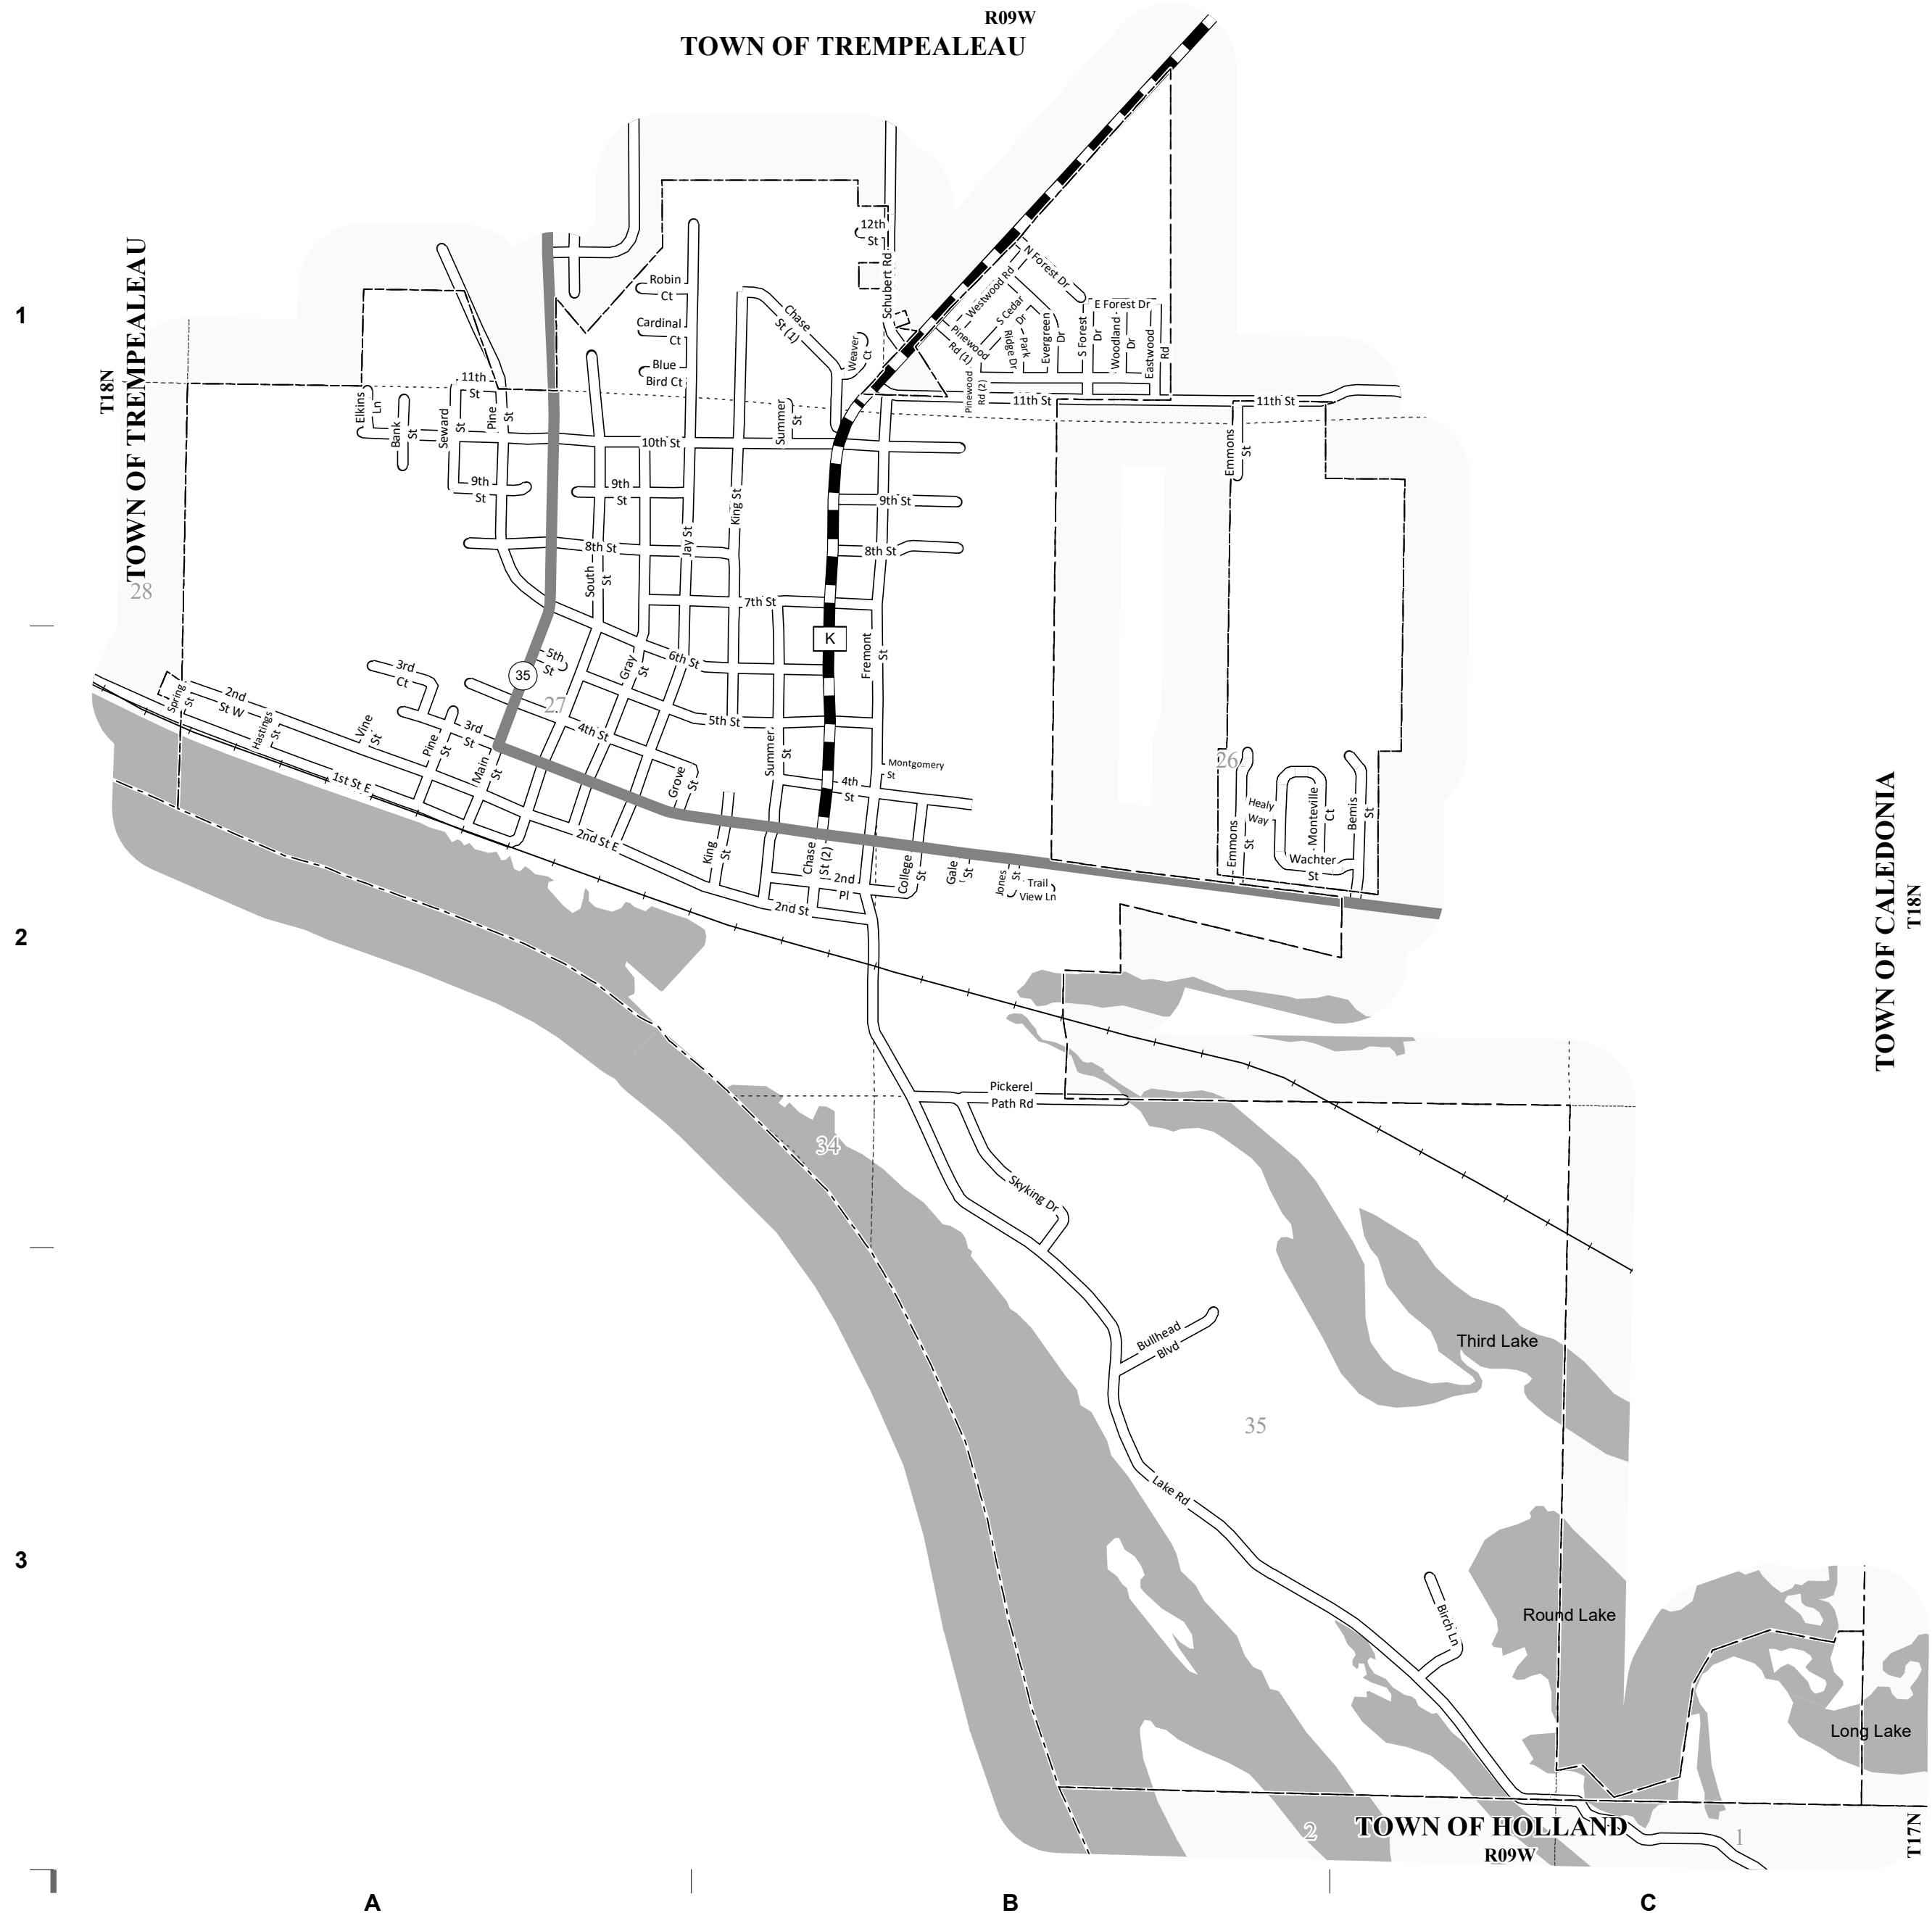

VILLAGE OF
TREMPEALEAU
 COUNTY: TREMPEALEAU

DATE	MILEAGE FOR LOCAL ROADS/STREETS	LOCAL ROADS/STREETS	
(1) 4-1-21	18.16	Certified in accordance with sec. 86.30 Wis. stat.	
(2) 1-1-22	.	Name:	Title:
(3) 4-1-22	.	Signature:	Date:

MILEAGE FOR COUNTY TRUNKS	MILEAGE FOR COUNTY OTHER ROADS
0.63	00.00

- (1) THIS DATA REPRESENTS THE LAST CERTIFIED MILEAGE AS CORRECTED BY WISDOT WHICH MAY HAVE BEEN USED FOR PAST TRANSPORTATION AIDS.
- (2) THE TOWN CHAIRMAN OR CITY/VILLAGE CLERK IS TO FILL IN THE MILEAGE TO BE CERTIFIED AS OPEN TO THE PUBLIC AS OF THE FOLLOWING JANUARY, INCLUDING THE NEW CHANGES THAT ARE MADE ON THE PLAT.
- (3) THIS DATA REPRESENTS MILEAGE ADJUSTMENTS MADE BY WISDOT DUE TO FIELD VERIFICATION, INVENTORY, ANNEXATION, ETC. TRANSPORTATION AID PAYMENTS MAY BE MADE BASED ON THIS FIGURE.

- LEGEND:**
- County Trunk Highway
 - Local Road
 - State Trunk
 - Railroad
 - CVT Border
 - PLSS Border

The information contained on this map was created for the official use of the Wisconsin Department of Transportation (WisDOT). Any other use while not prohibited, is the sole responsibility of the user. WisDOT expressly disclaims all liability regarding fitness of use of the information for other than official WisDOT business.