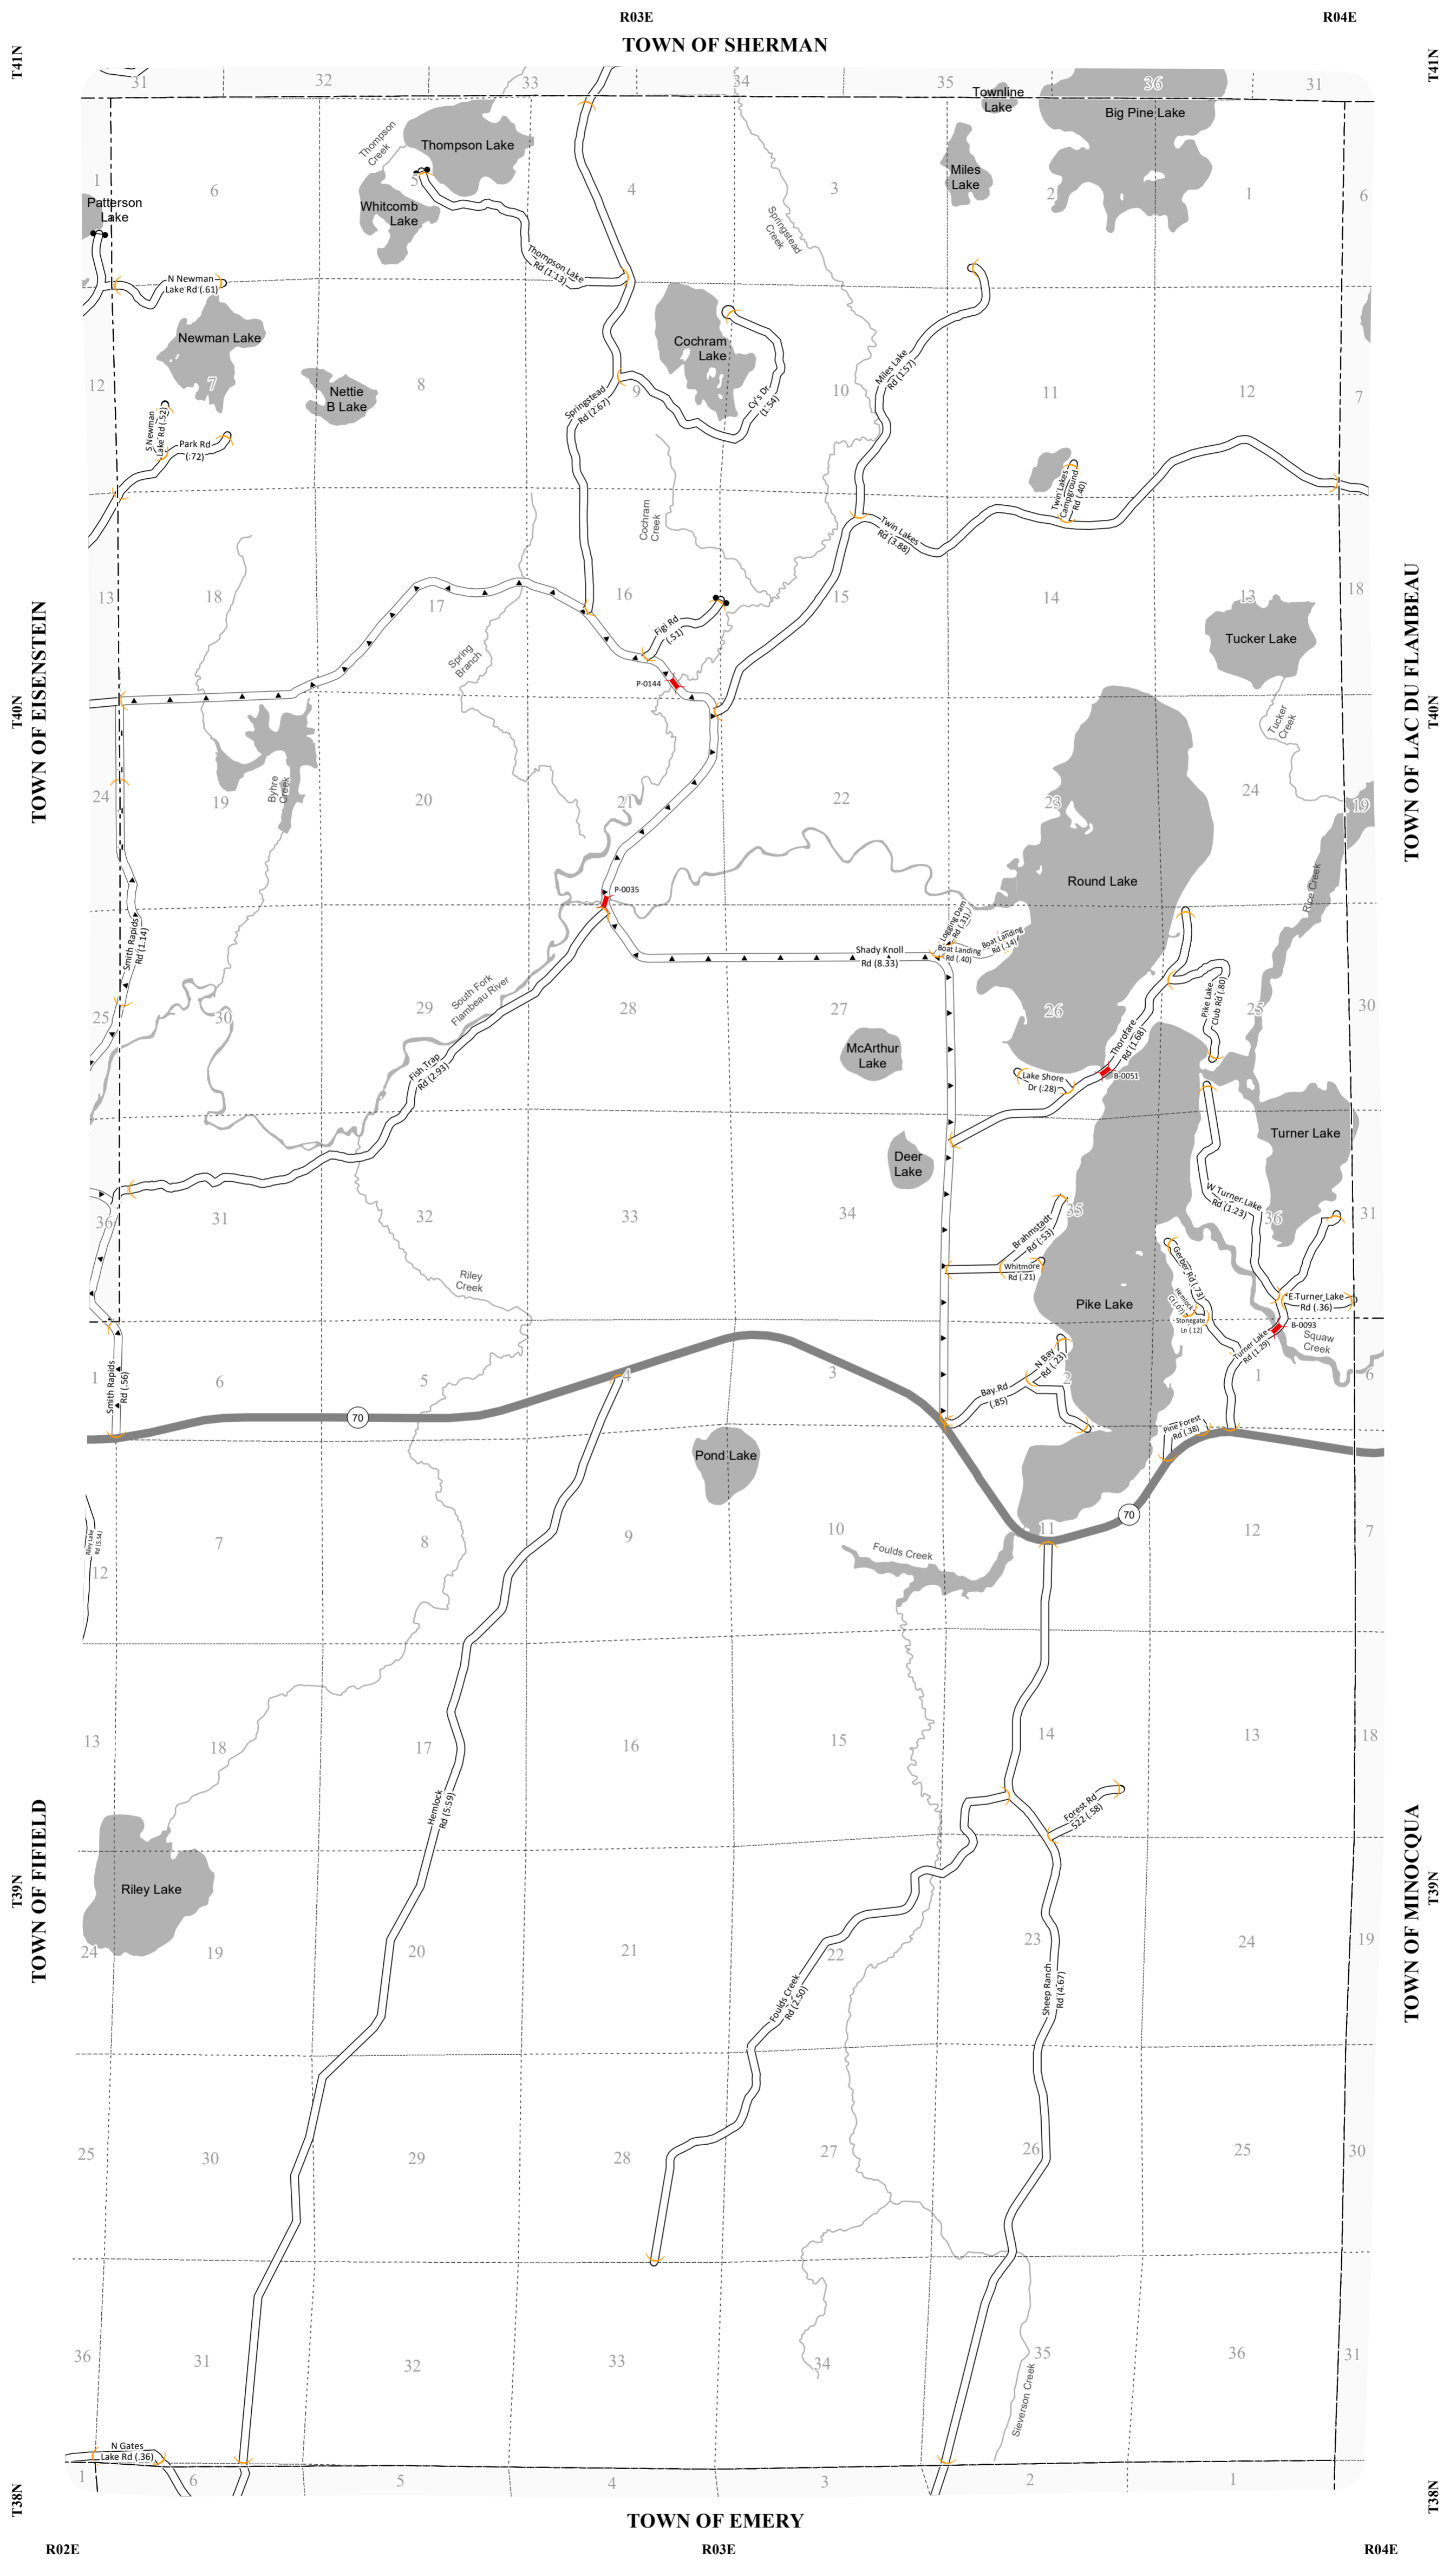

TOWN OF
FIFIELD
 COUNTY: PRICE

- LEGEND:**
- Local Road
 - Rustic Road-Local
 - State Trunk
 - CVT Border
 - PLSS Border
 - Bridge
 - Gate
 - Route Identifier

The information contained on this map was created for the official use of the Wisconsin Department of Transportation (WisDOT). Any other use while not prohibited, is the sole responsibility of the user. WisDOT expressly disclaims all liability regarding fitness of use of the information for other than official WisDOT business.