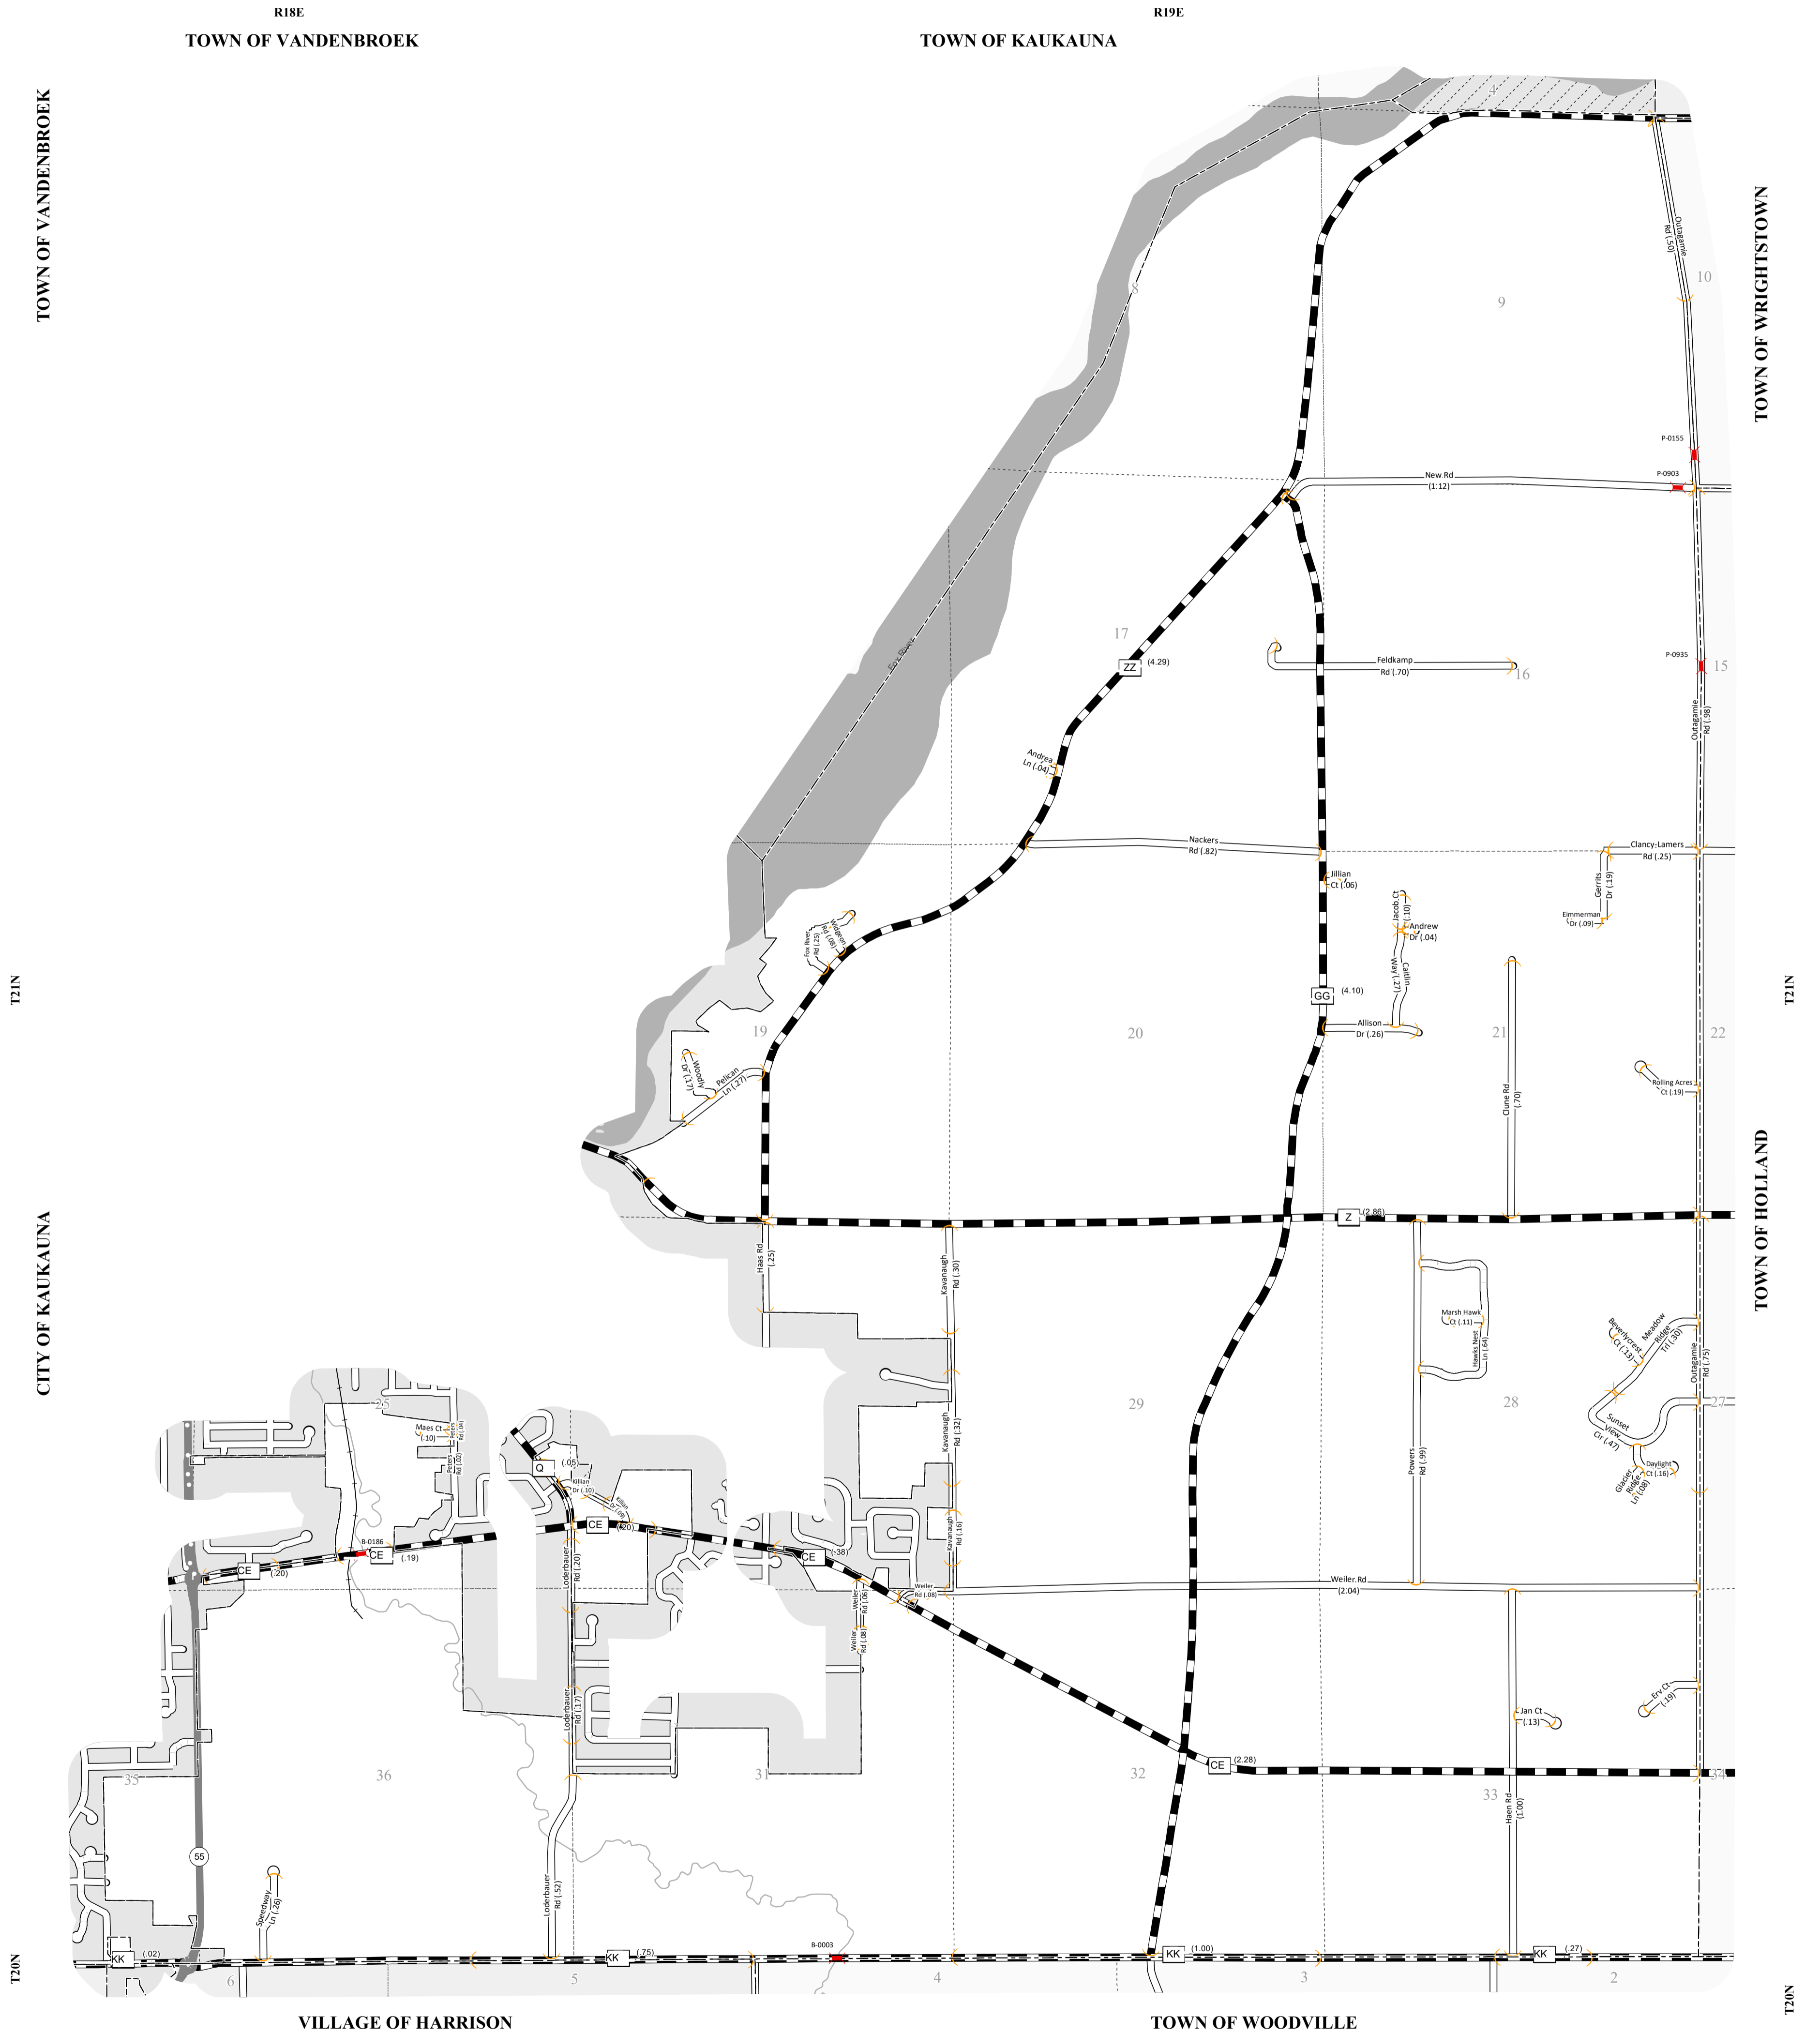

TOWN OF
BUCHANAN
COUNTY: OUTAGAMIE

1. **LEGEND:**
2. County Trunk Highway
   - Local Road
   - State Trunk
   - State Connector
   - State Connecting Highway
   - Railroad
   - CVT Border
   - PLSS Border
   - Annexation
   - Annexation Creating Town Island
   - Litigation
   - Bridge
   - Route Identifier