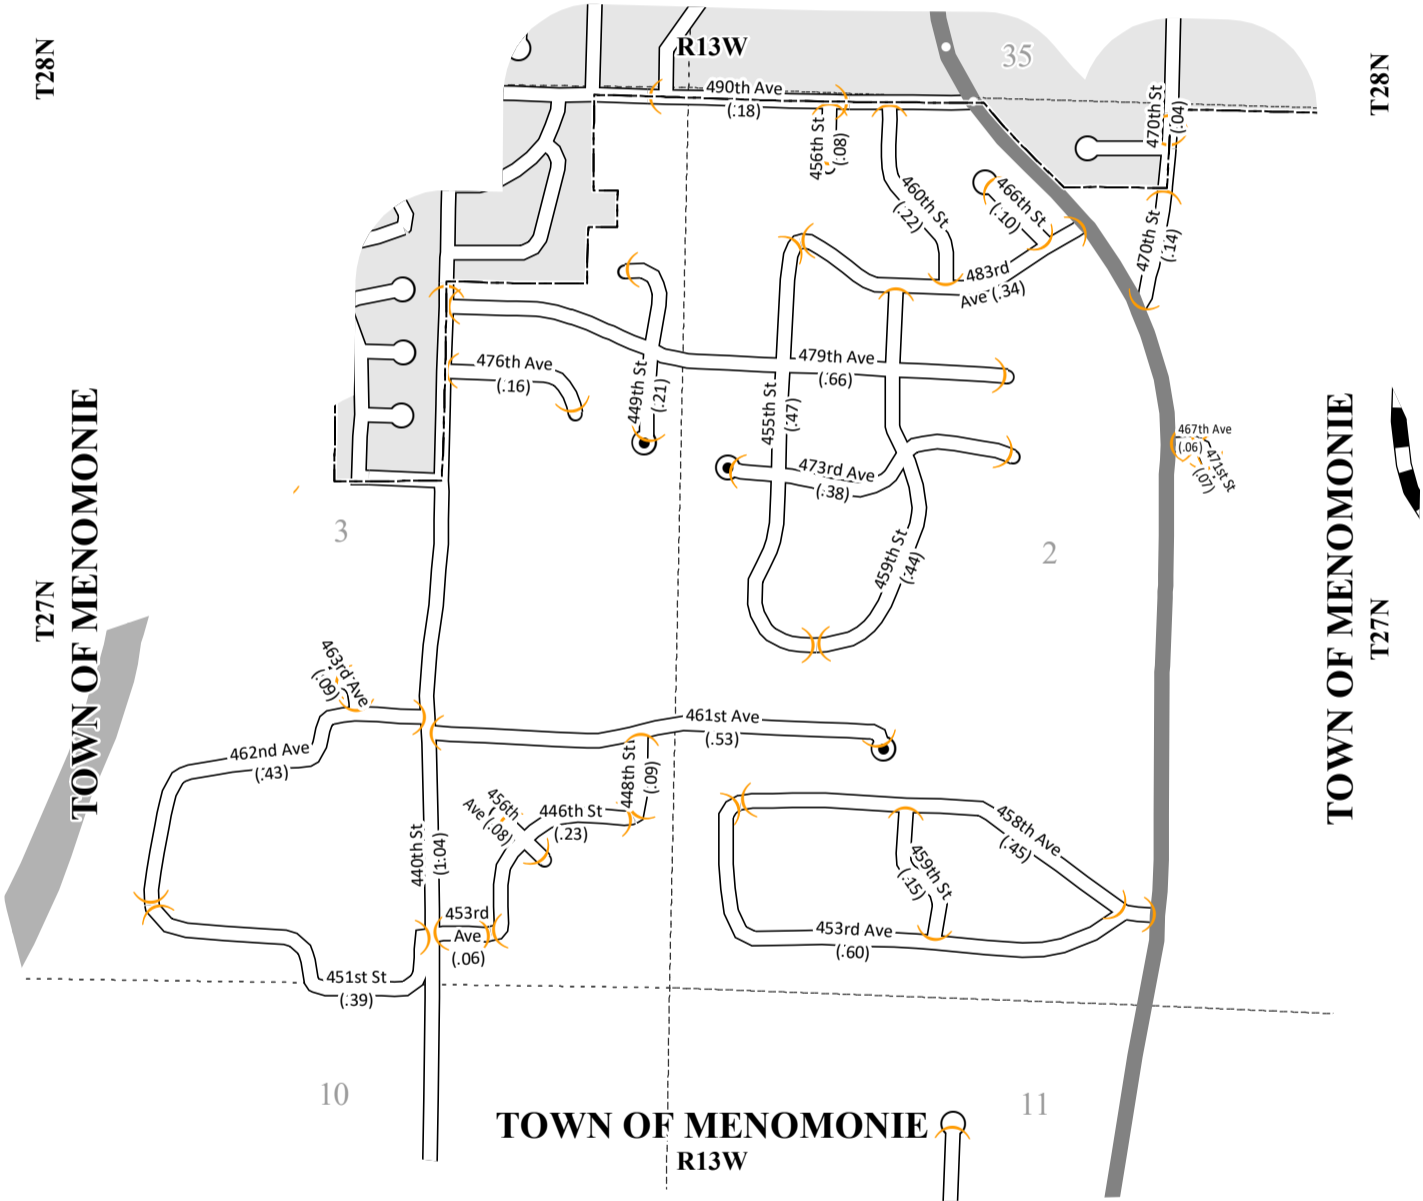

STATE OF WISCONSIN
 WISCONSIN DEPARTMENT OF TRANSPORTATION
 TOWN PLAT RECORD

17-016B

PART OF TOWN OF
MENOMONIE
 COUNTY: DUNN

LEGEND:

- County Trunk Highway
- CVT Border
- Local Road
- PLSS Border
- State Trunk
- Route Identifier
- State Connecting Highway

The information contained on this map was created for the official use of the Wisconsin Department of Transportation (WisDOT). Any other use while not prohibited, is the sole responsibility of the user. WisDOT expressly disclaims all liability regarding fitness of use of the information for other than official WisDOT business.